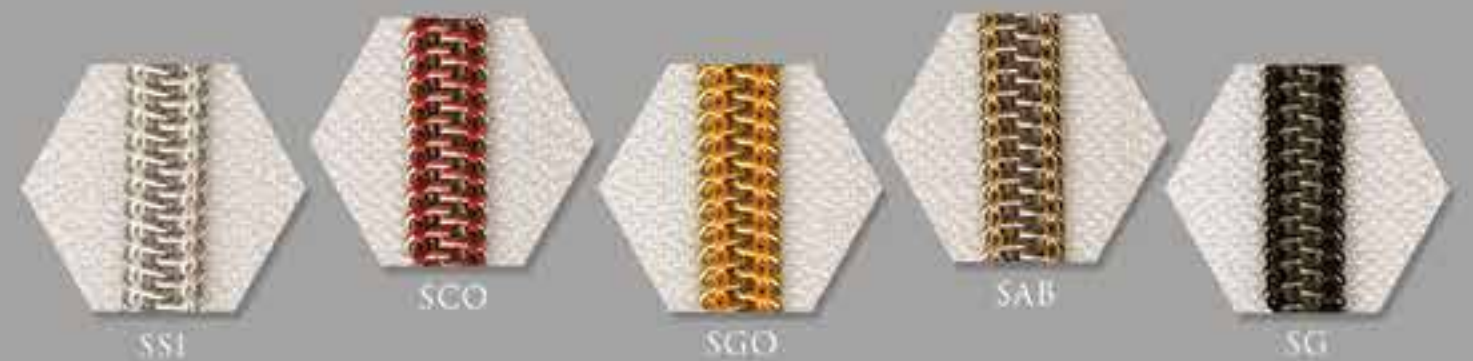

Dark antique miralloy

Nickel platings

Nickel

Antique nickel

Black nickel

Brass with nickel

◀ PULLERS ▶

342 S-M	1657 S	1559 M	935 M	1829 M-L	029 M	133 S	106 M	2173 M	2103 L
1590 M	2231 S	155 M-L	1839 S	293 S	291 M-L	1912 S	1819 S	2089 L	
2050 S	2051 S	358 S-M	477 M-L	1451 S-M	1967 M	284 M	2161 M-L	1966 M	
370 S	364 M	1579 L	1577 M	1576 L	1853 S	1854 M	9231 L		
489 S	265 M-L	1671 M	9243 M	9298 S	9299 M	9300 L	2053 M	2054 L	

1852 M	2071 M	1824 M	2028 M-L	1664 S	1663 M	2262 L	2192 M	
1639 S	1475 M	1476 M	192 M	488 M	499 S	466 F	319 S	404 M
261 S	254 M	215 S	217 M	212 S	191 M			

◀ METAL CHAIN TYPES ▶

4M

6M

8M

◀ METAL CHAIN FINISHES ▶

◀ SPIRAL CHAIN TYPES ▶

◀ SPIRAL CHAIN FINISHES ▶

Slight color variations are possible.

◀ BODY TYPES ▶

* S58N-A is a heavy version, S58N-C is a light version. | M: Metal • S: Spiral • N: Non-lock • 2W: Two way