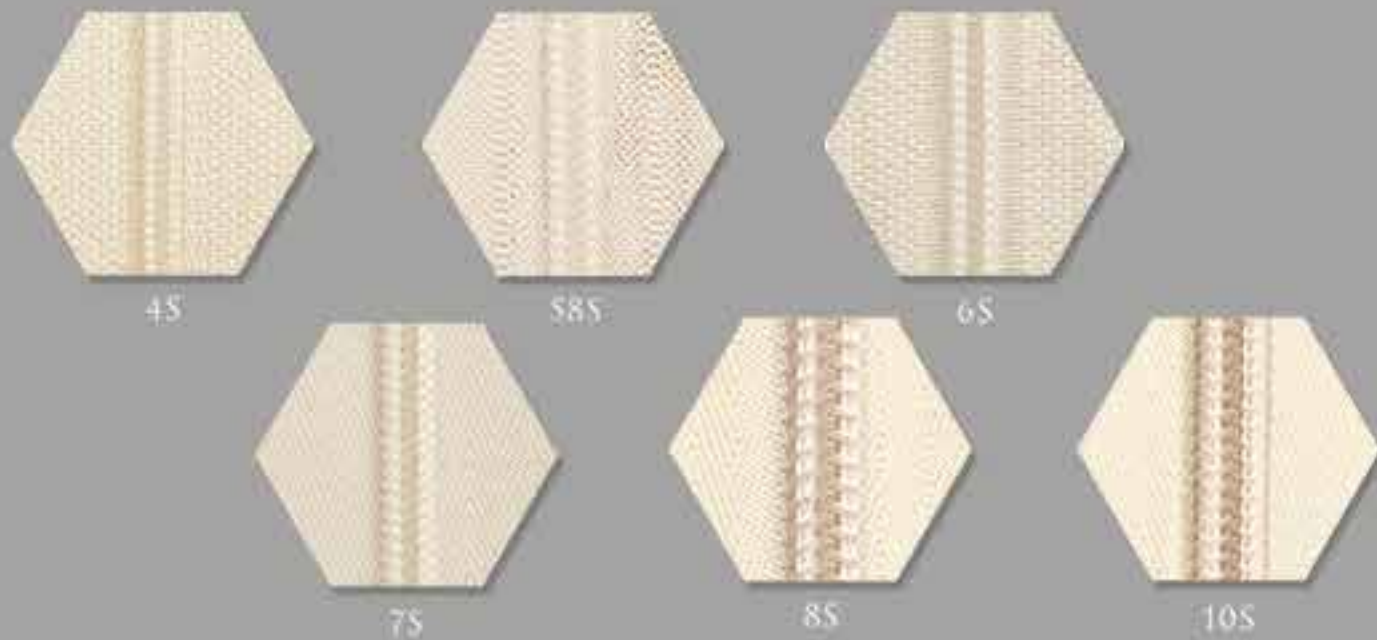

1852 M	2071 M	1824 M	2028 M-L	1664 S	1663 M	2262 L	2192 M	
1639 S	1475 M	1476 M	192 M	488 M	499 S	466 F	319 S	404 M
261 S	254 M	215 S	217 M	212 S	191 M			

◀ METAL CHAIN TYPES ▶

4M

6M

8M

◀ METAL CHAIN FINISHES ▶

◀ SPIRAL CHAIN TYPES ▶

◀ SPIRAL CHAIN FINISHES ▶

Slight color variations are possible.

◀ BODY TYPES ▶

* S58N-A is a heavy version, S58N-C is a light version. | M: Metal • S: Spiral • N: Non-lock • 2W: Two way